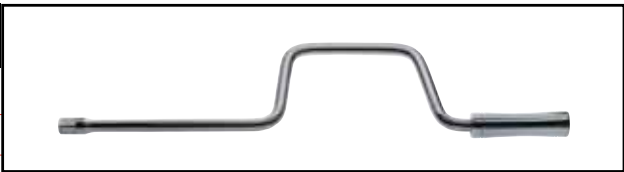

**Cushion Grip Roto Ratchet 1/4" DRIVE**

Item No.	Description	Weight (lbs)
81224	Cushion Grip Roto Ratchet	0.290

- 72 tooth roto ratchet

**Ratchet Repair Kit 1/4" DRIVE**

Item No.	Description
81099	Ratchet Repair Kit

- for non-quick release and non-roto ratchets

**Spinner Handle 1/4" DRIVE**

Item No.	Description	Weight (lbs)
81128	Spinner Handle	0.264

**Thumbwheel Ratchet 1/4" DRIVE**

Item No.	Description	Weight (lbs)
81008	Thumbwheel Ratchet	0.101

**Flex handle 1/4" DRIVE**

Item No.	Description	Overall Length (inch)	Weight (lbs)
81013	Flex Handle	5.43"	.0293

**Universal Joint 1/4" DRIVE**

Item No.	Description	Weight (lbs)
80100	Universal Joint	0.044